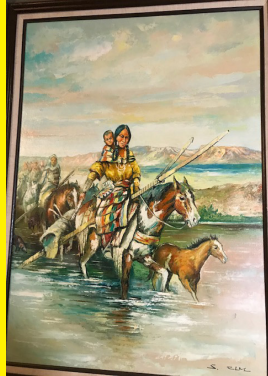

FREDRICK
REMINGTON
BRONZE
"CHEYENNE"
STATUE

RARE OSIRIS
STEVEN & WILLIAMS
SATIN GLASS VASE

SQUASH BLOSSOM
NECKLACE Very Heavy 26"
Strand Old Pawn in
Excellent Condition

LARGE OIL PAINTING OF
WOMAN & CHILD
CROSSING STREAM
40" by 30"